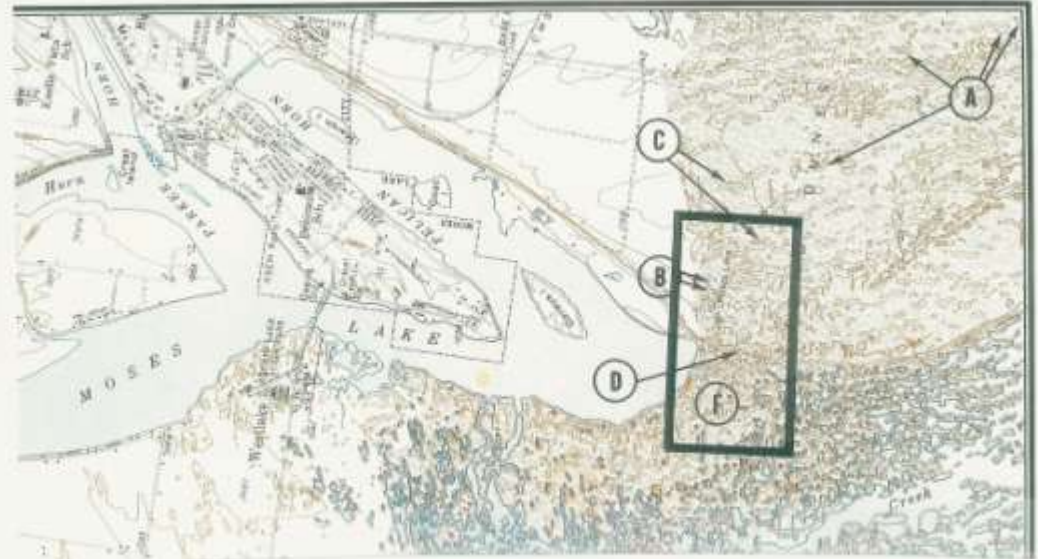

Cactus, CA dunes

Moses Lake, WA

Moses Lake dunes

vide Steppe (BSk)
3, 8.4" (21.3 cm)

Figure 10.12. Stereopair of Moses Lake area, Washington. (Courtesy of Committee on Aerial Photography, University of Illinois, U.S. Department of Agriculture Photograph)

Sand dunes, California

4.
Oregon
coastal
dunes

Namib desert

(Earth Satellite Corporation)

0 5 miles